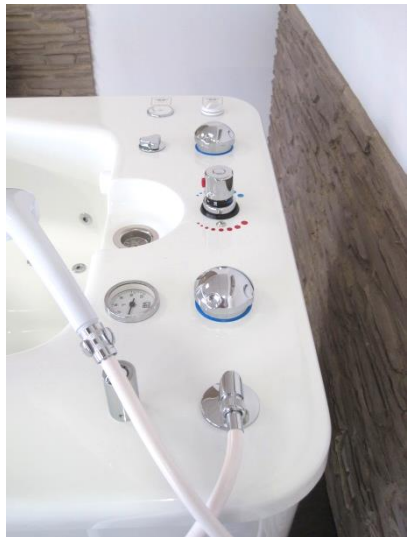

Hydro-Airjet arm-bath II

Hydro-Airjet arm-bath II

... optimal for hydro-therapy of hands and arms

Special developed arm- and hand bath with 14 single adjustable special-hydro jets. Air-admixture with a separate injector-controlled valve.

By the ergonomical arrangement of the jets the treatments especially of hands and wrists as well as of forearm/elbow can be carried out perfectly.

Self-supporting construction made out of shock- and acid-resistant GRP-material. Height stability by levelling aluminium feet. Inclined inside-shape for relaxed arm support.

Thermostatic-controlled fittings for water-inlet and hand shower.

Technical Data

Hydro-Airjet arm-bath II

Order-no.: 092202000

Outside dimension: Q: 960/890 mm, D: 940 mm, H: 960 mm
Special pump, incl. dry-running-protection, 400l/min, H: 1,1
Current connection: 230 V, 50 Hz