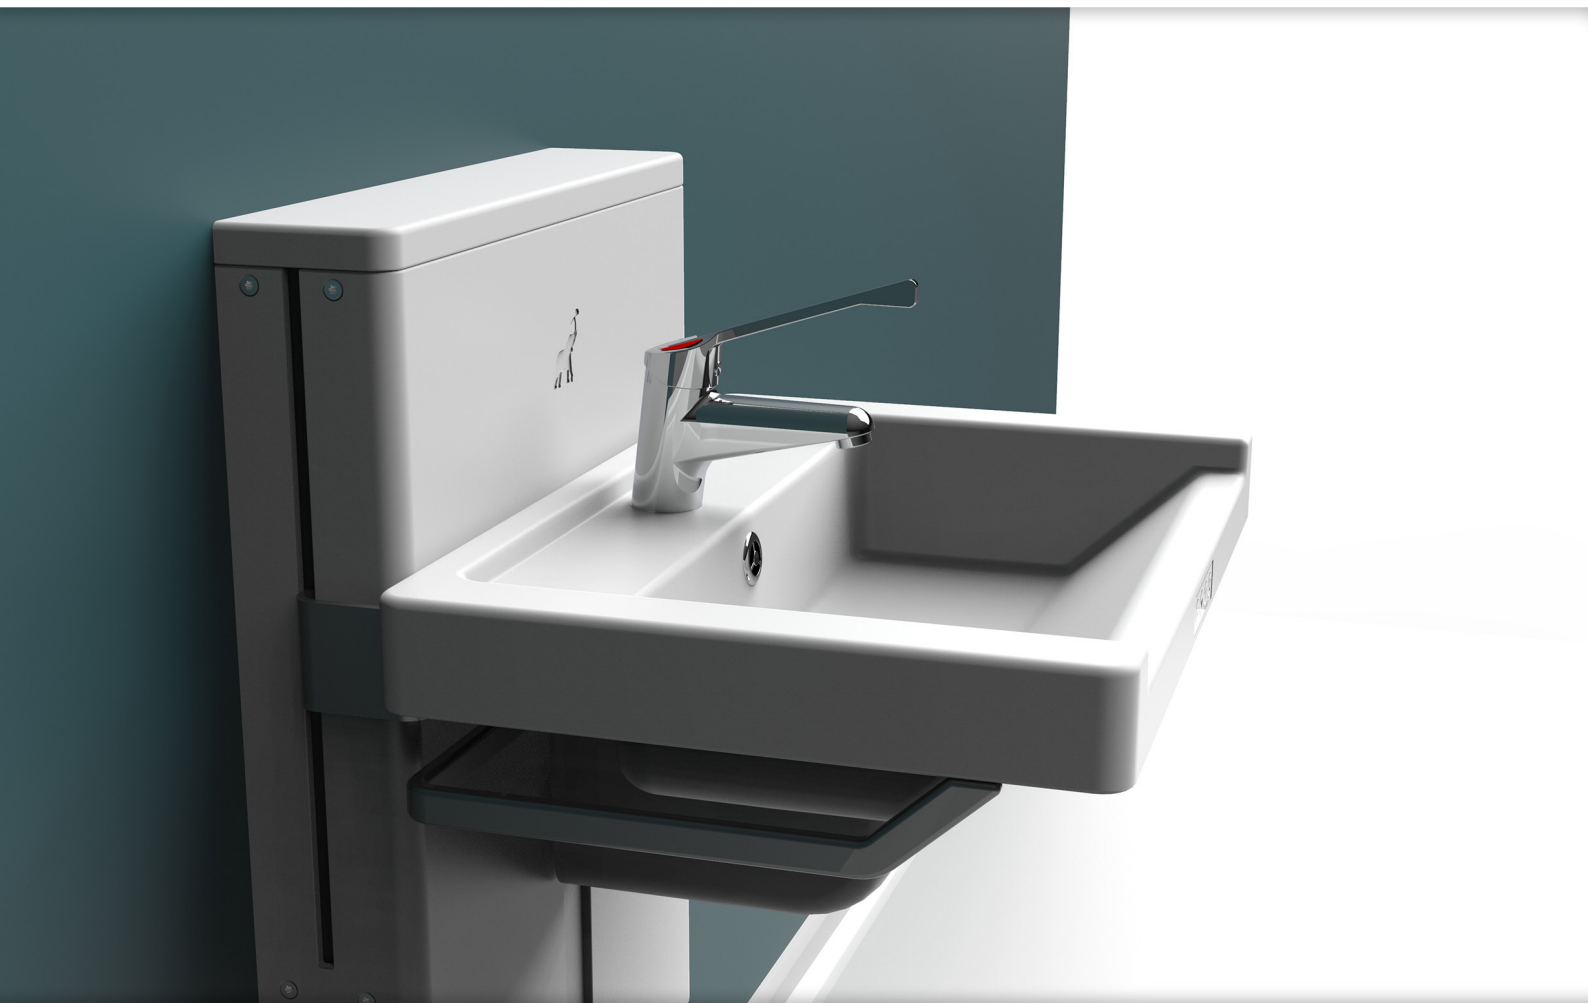

astor bannerman
beyond routine

Acquba
Height Adjustable Basin

Astor Aquba

Height Adjustable Basin

The Astor Aquba is the smallest completely integrated unit available, making it one of the most wheelchair accessible basins, & perfect for under window installations. With the choice of two pre-set heights or freely adjust to any height, this is a perfect option for multi-user environment.

Compact. Accessible. Elegant.

Considered Design

- High quality Corian style basin & covers
- Load bearing transfer rails
- Sculpted accessible basin
- Soft touch click clack plug actuation

Intuitive Control

- Large height adjustment range of 300mm
- Only 12 seconds from low to highest point
- 2 custom memory positions for all the family
- Child safe lock out & collision sensing function

Unrivaled Access

- Compact & integrated design
- Low profile concealed plumbing
- Ergonomic accessible basin front
- Wheelchair footplate clear access
- Safety movement collision sensor

Product Specification

- Height adjustable 300mm
- Safe working load (SWL) 150kg
- 600mm, 750mm or 900mm wide basin
- Coral, Matte Black or Helium Silver handle
- High quality Corian style basin & covers