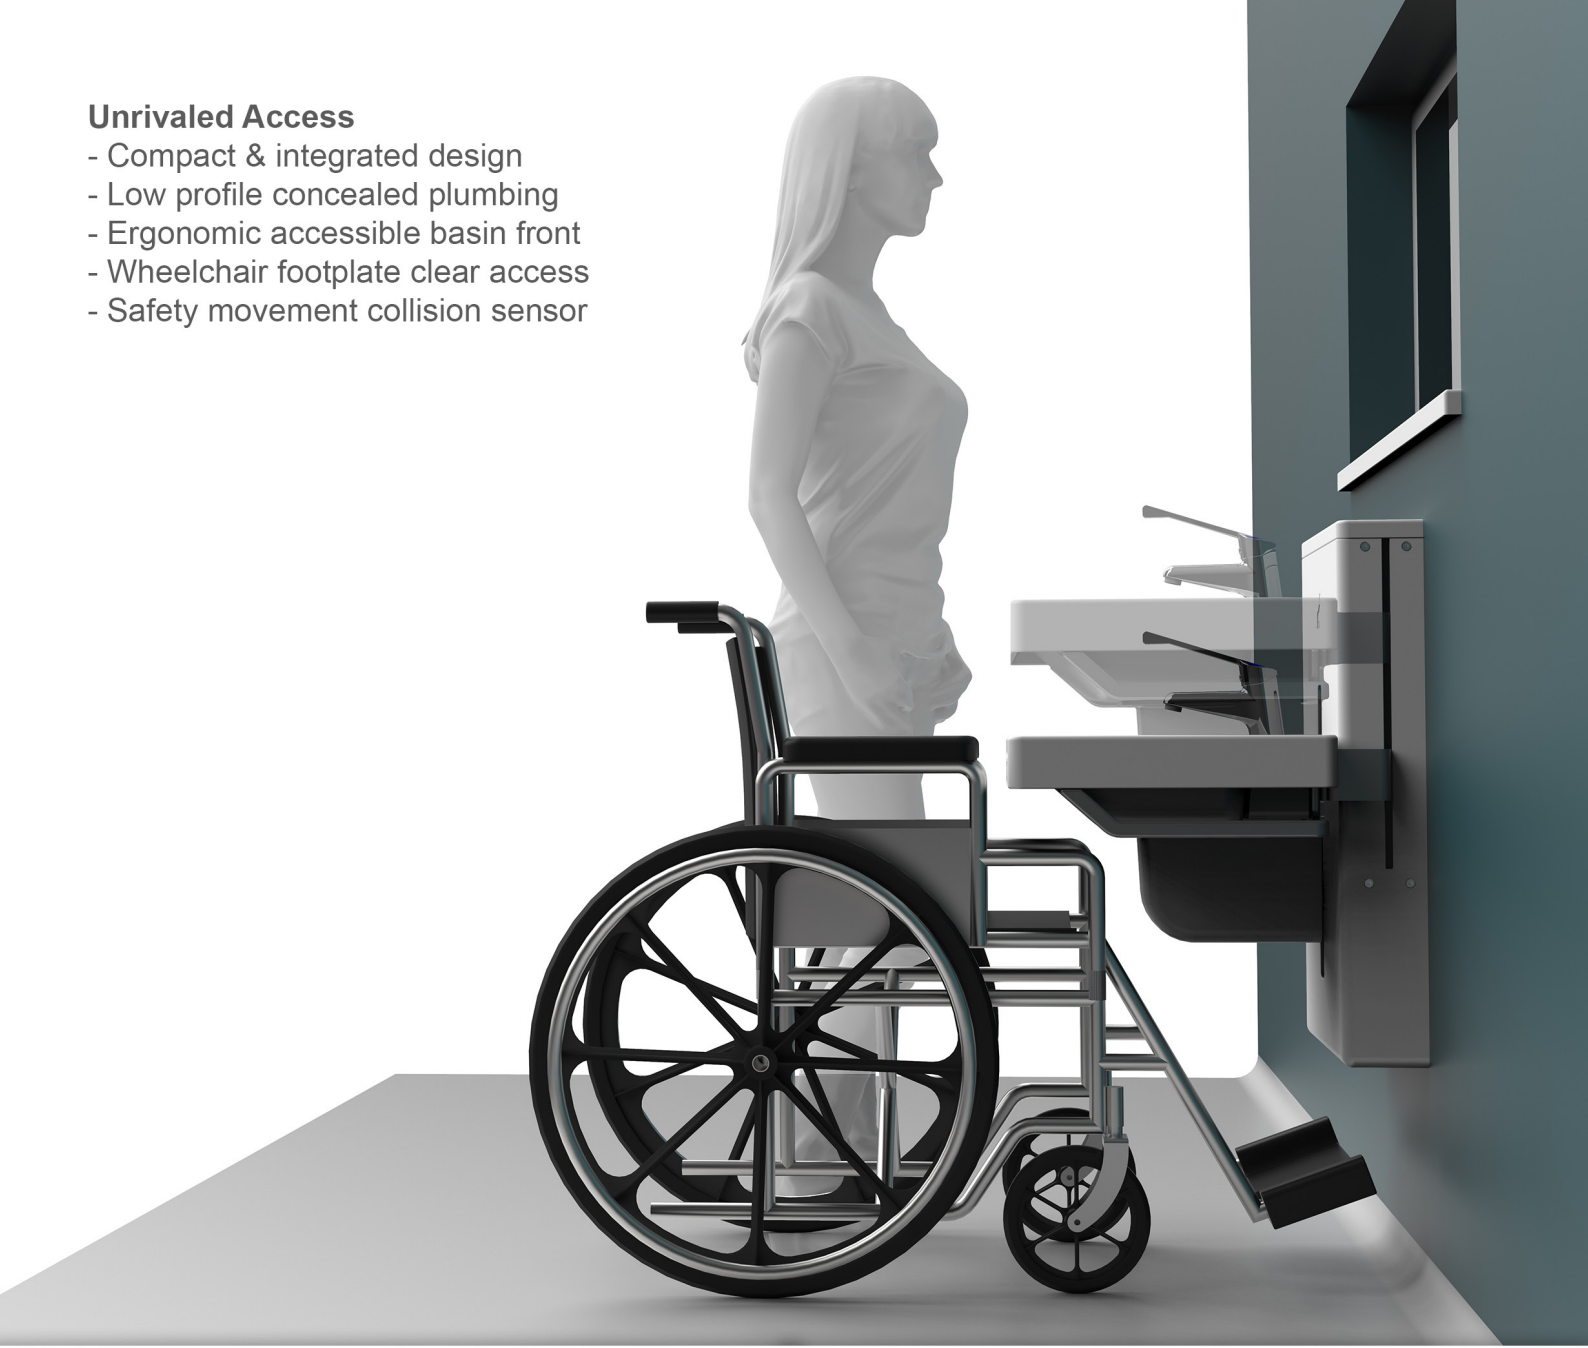

astor bannerman
beyond routine

Acquba
Height Adjustable Basin

Astor Aquba

Height Adjustable Basin

The Astor Aquba is the smallest completely integrated unit available, making it one of the most wheelchair accessible basins, & perfect for under window installations. With the choice of two pre-set heights or freely adjust to any height, this is a perfect option for multi-user environment.

Compact. Accessible. Elegant.

Considered Design

- High quality Corian style basin & covers
- Load bearing transfer rails
- Sculpted accessible basin
- Soft touch click clack plug actuation

Intuitive Control

- Large height adjustment range of 300mm
- Only 12 seconds from low to highest point
- 2 custom memory positions for all the family
- Child safe lock out & collision sensing function

Unrivaled Access

- Compact & integrated design
- Low profile concealed plumbing
- Ergonomic accessible basin front
- Wheelchair footplate clear access
- Safety movement collision sensor

Product Specification

- Height adjustable 300mm
- Safe working load (SWL) 150kg
- 600mm, 750mm or 900mm wide basin
- Coral, Matte Black or Helium Silver handle
- High quality Corian style basin & covers